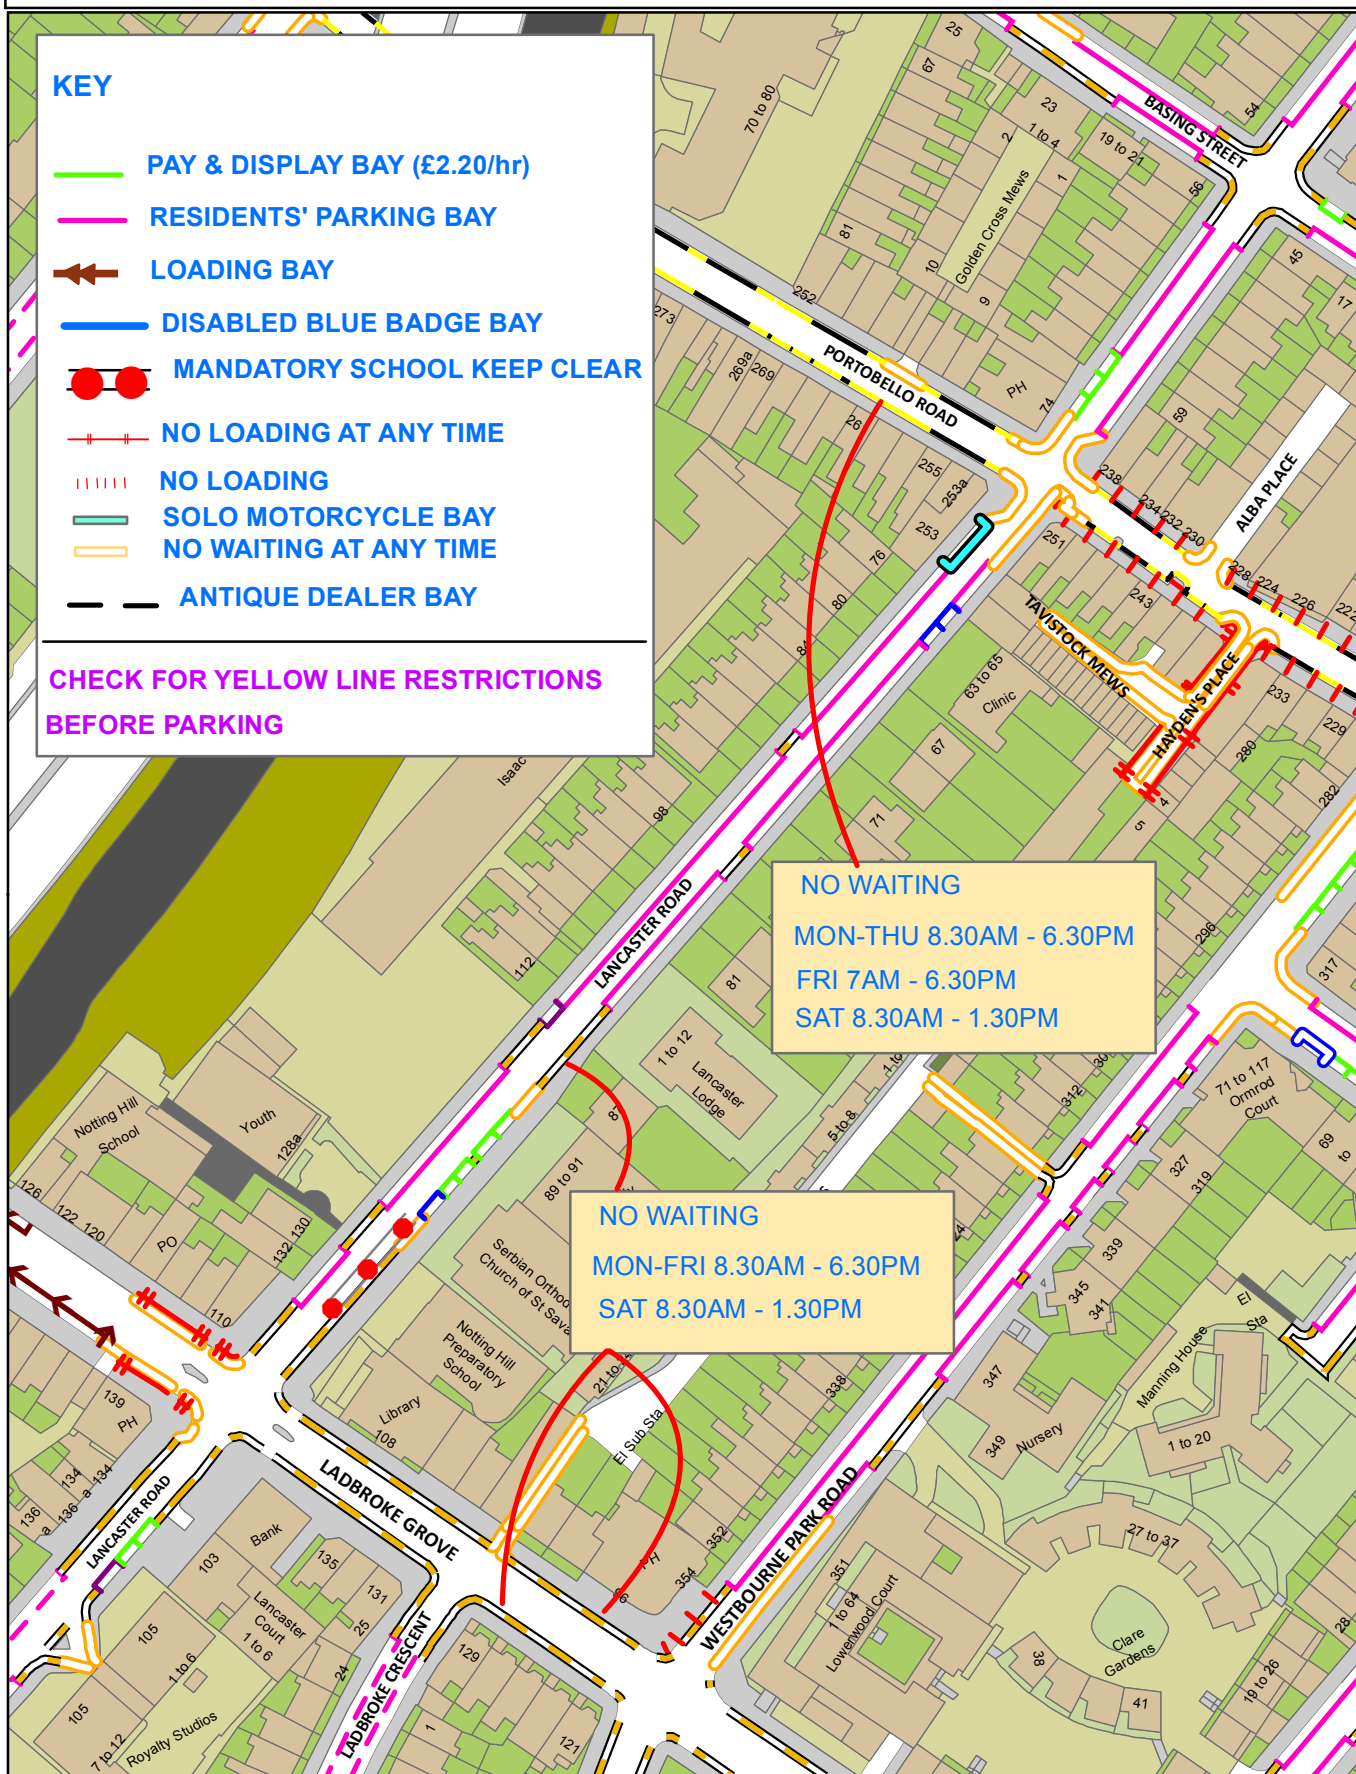

PARKING SPACE AROUND LANCASTER ROAD

KEY

- PAY & DISPLAY BAY (£2.20/hr)
- RESIDENTS' PARKING BAY
- ⇐⇐ LOADING BAY
- DISABLED BLUE BADGE BAY
- MANDATORY SCHOOL KEEP CLEAR
- - - - NO LOADING AT ANY TIME
- | | | | NO LOADING
- SOLO MOTORCYCLE BAY
- NO WAITING AT ANY TIME
- - - - ANTIQUE DEALER BAY

CHECK FOR YELLOW LINE RESTRICTIONS BEFORE PARKING

NO WAITING
 MON-THU 8.30AM - 6.30PM
 FRI 7AM - 6.30PM
 SAT 8.30AM - 1.30PM

NO WAITING
 MON-FRI 8.30AM - 6.30PM
 SAT 8.30AM - 1.30PM

July 2014

© Crown copyright and database rights 2012
 Ordnance Survey 100021668